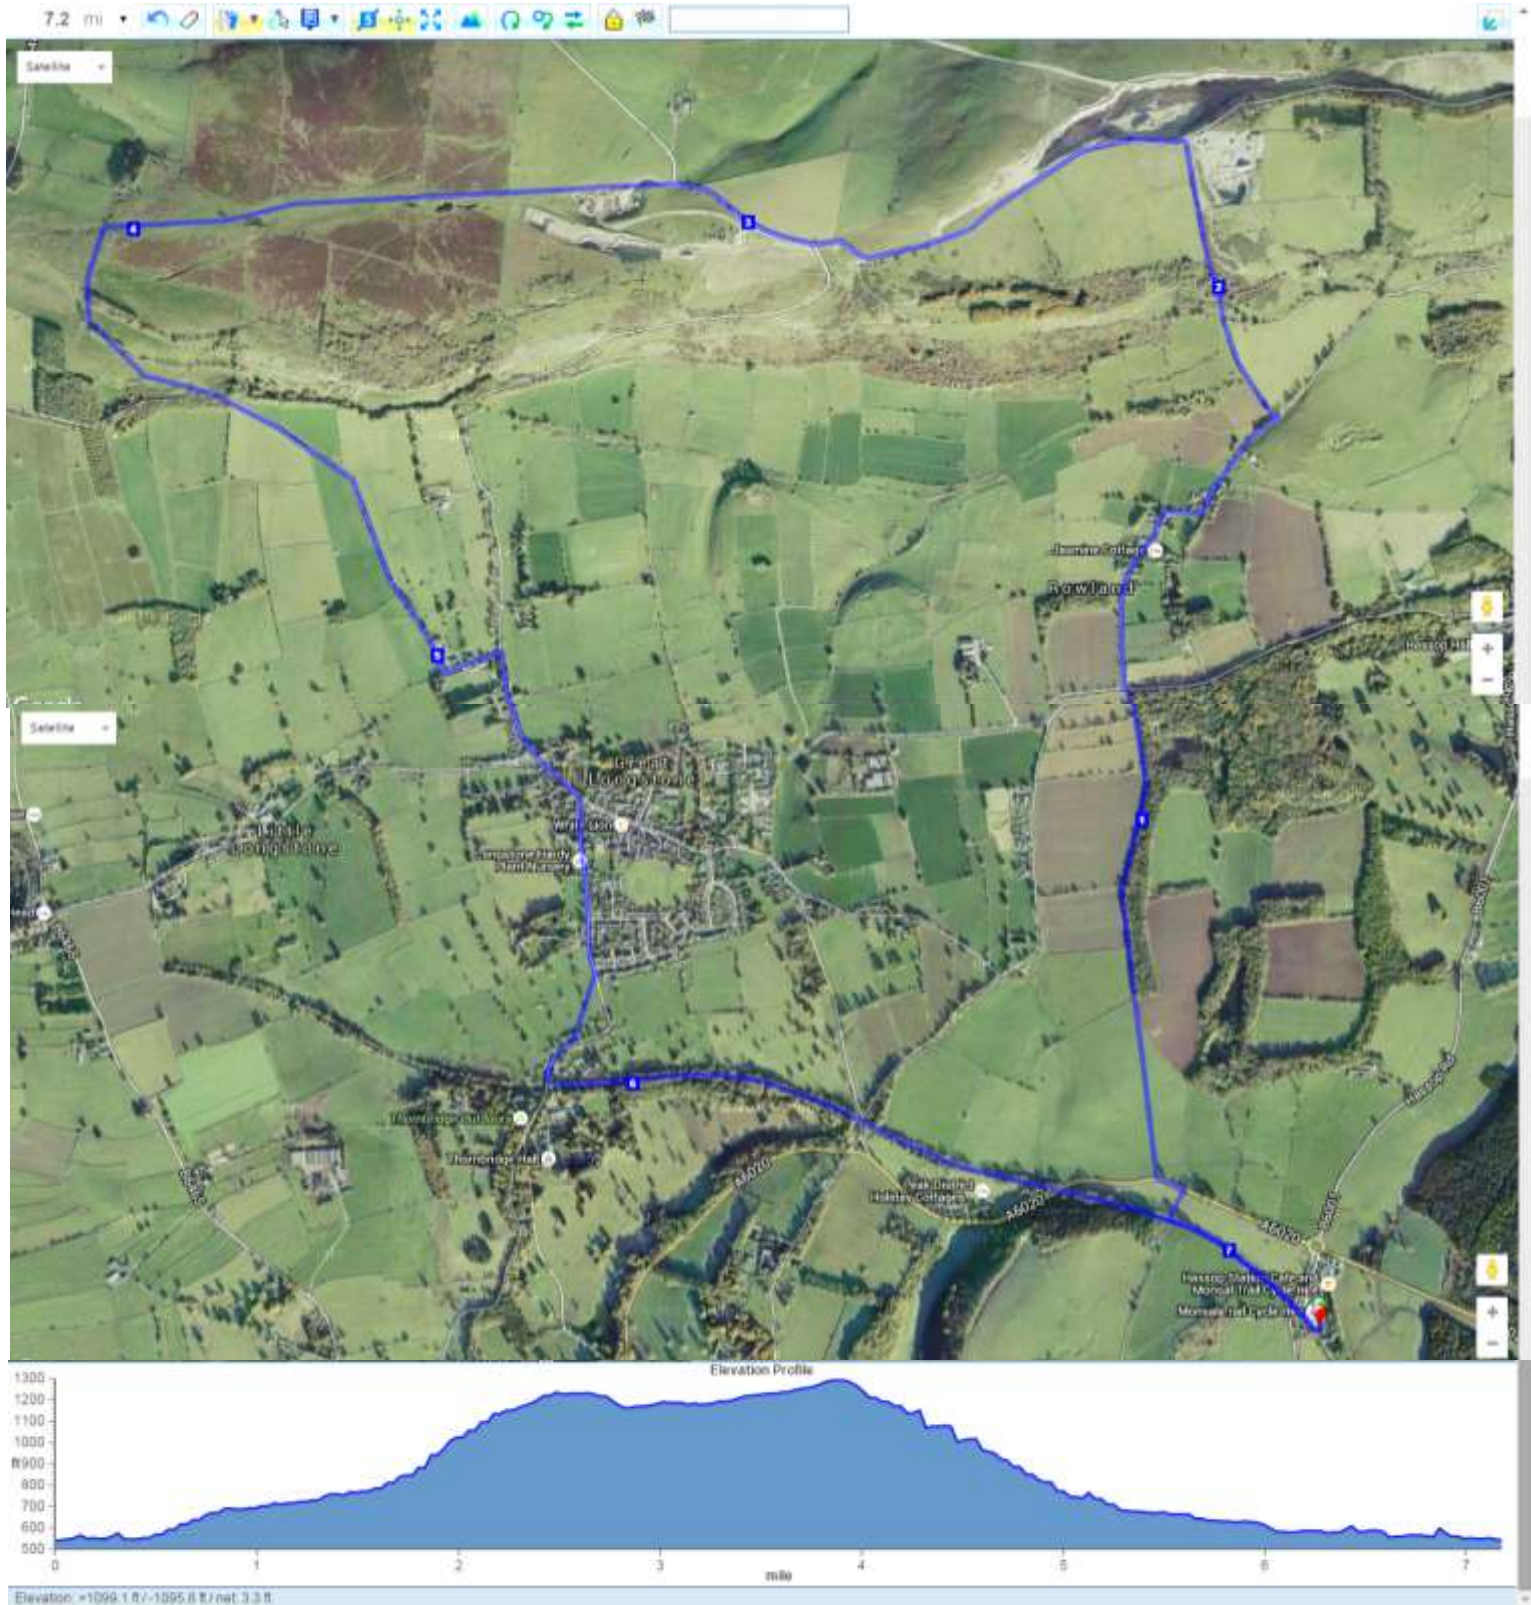

Sarahs Sunday Run. January 2016

Grindleford Gallop route is covered from 3.5 miles to the end.

Search for Location

Directions

Routes

Places

Susan

yd
m