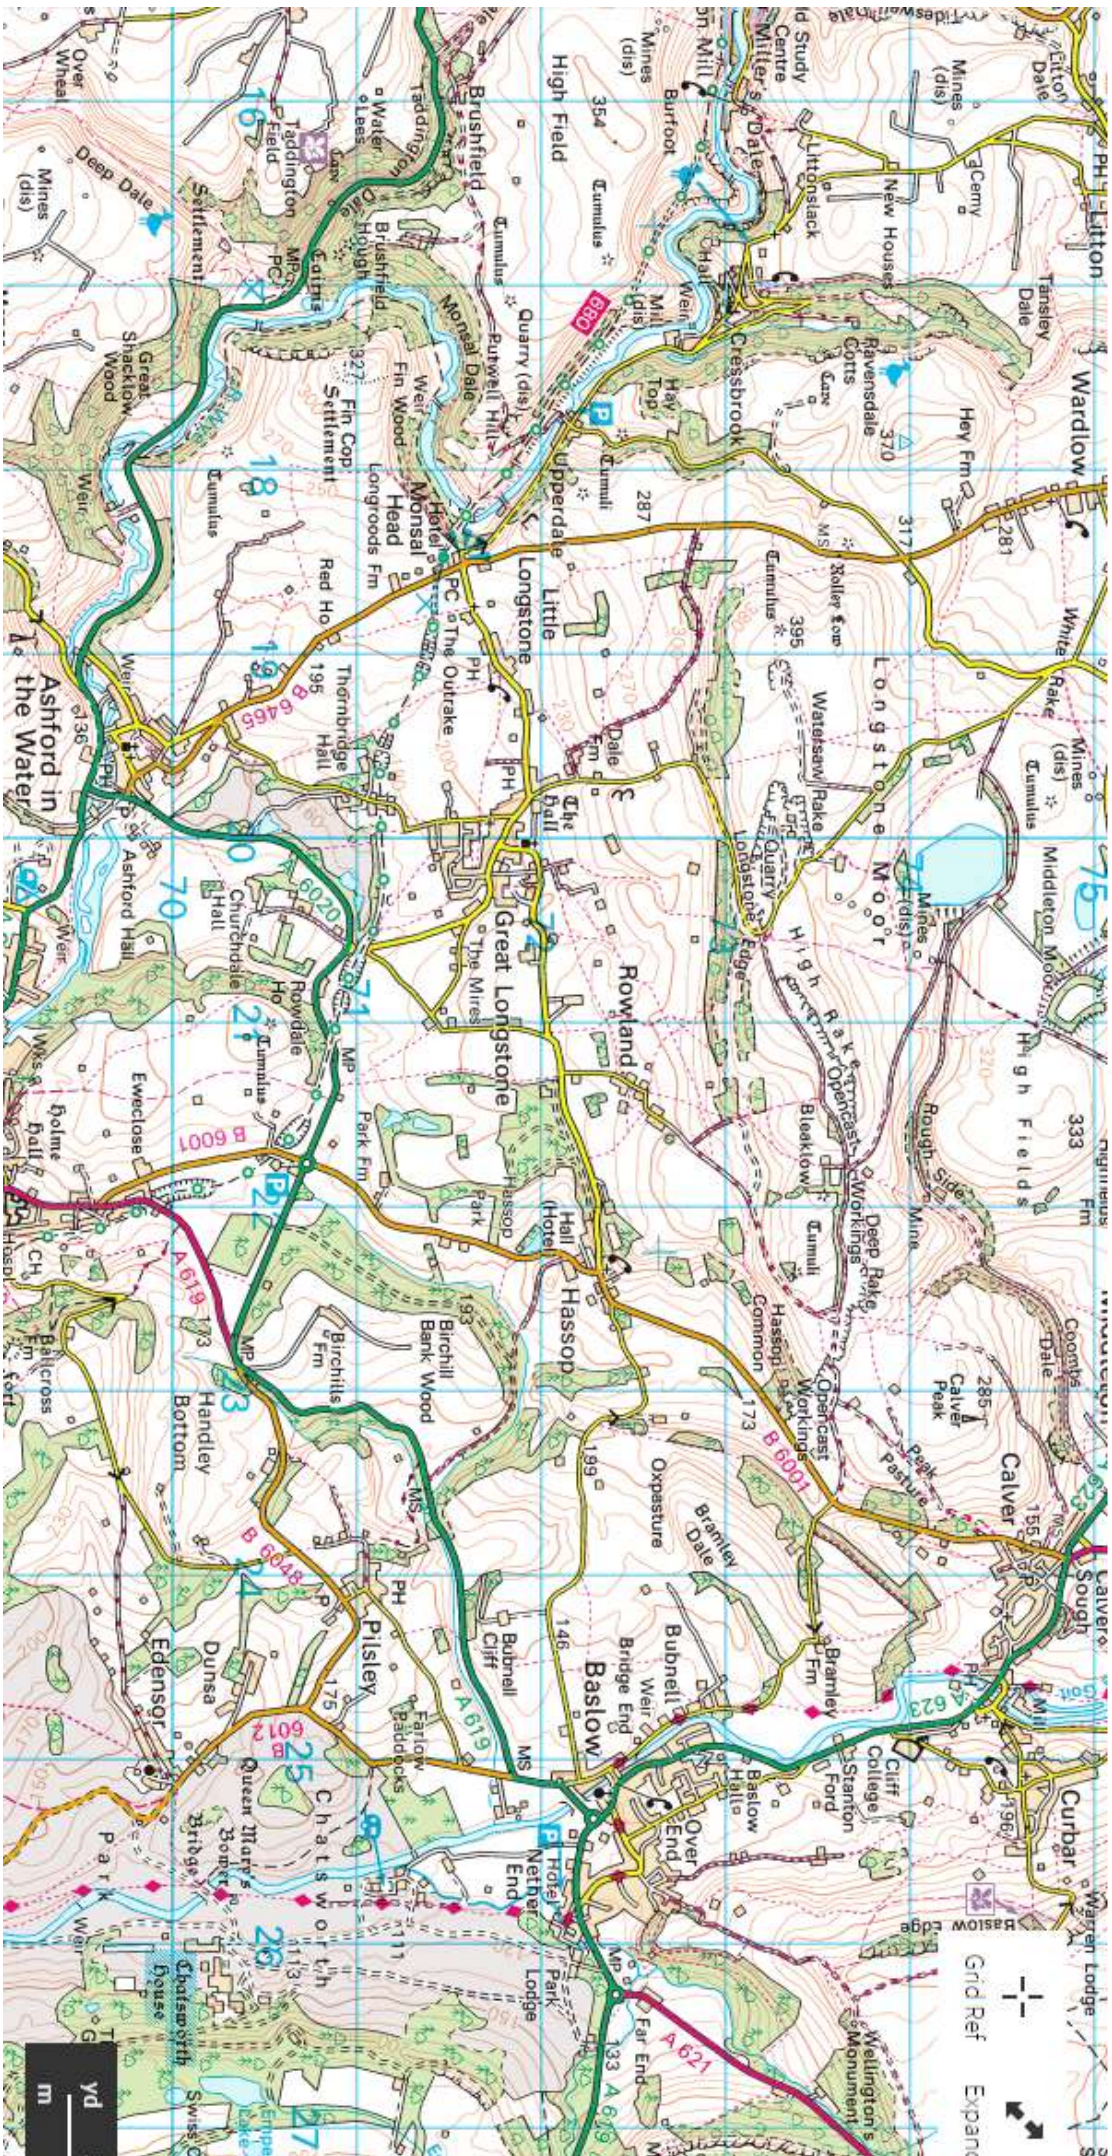

Sarahs Sunday Run. January 2016

Grindleford Gallop route is covered from 3.5 miles to the end.

Search for Location

Directions

Routes

Places

Susan

yd
m