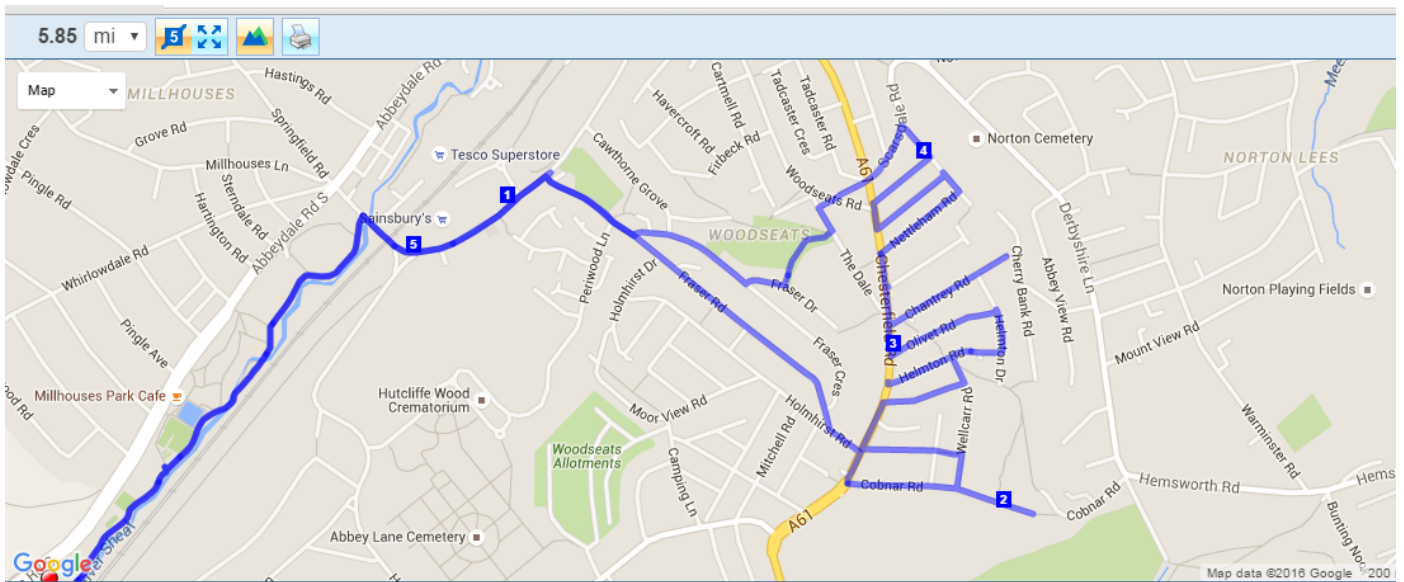

Woodseat Hills

Elevation Profile

Elevation: +938.3 ft / -938.3 (3) / net: 0 (3)

Elevation Profile

Elevation: +938.3 ft / -938.3 (3) / net: 0 (3)