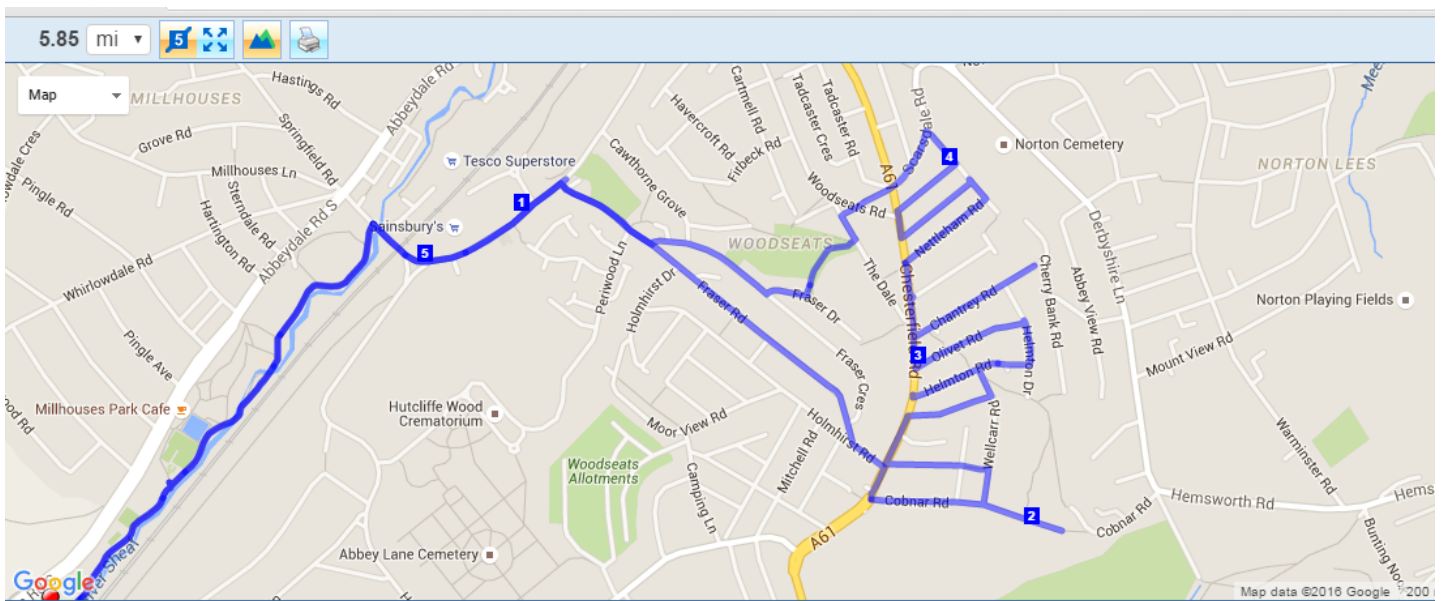

Woodseat Hills

Elevation Profile

Elevation: +938.3 ft / -938.3 (3) / net: 0 (3)

Elevation Profile

Elevation: +938.3 ft / -938.3 (3) / net: 0 (3)